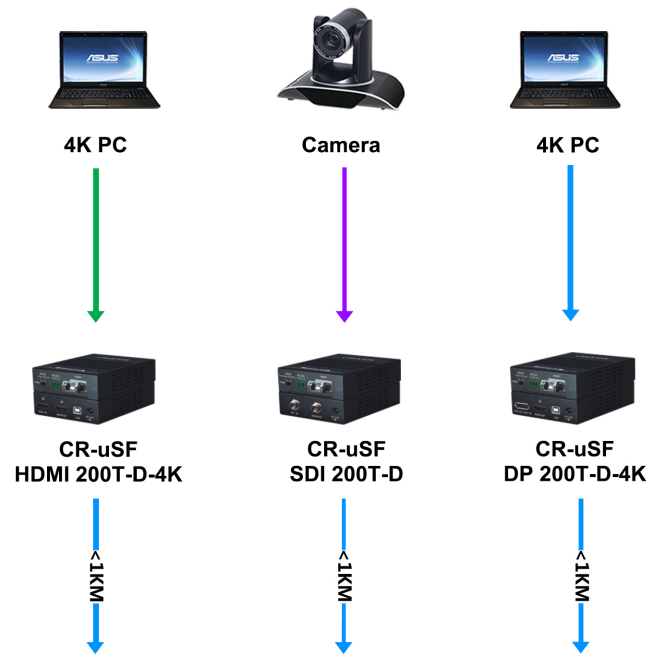

Features:

- ◆ No frame lossing
- ◆ Flexible signal type designing
- ◆ Realize multi-signal processing
- ◆ Redundant power supplying
- ◆ Support character superposition
- ◆ EDID Management
- ◆ Separation and synthesis audio and video signal
- ◆ 4K HD Modular matrix switcher, support signal seamless switching

UHD-MAX144144

HD input
UHD-IN HD4

Fiber input card
UHD-IN SF4

IP input
UHD-IN IP2

DP input
UHD-IN DP4

DVI input
UMAX-IN DVI4

VGA input
UMAX-IN VGA4

SDI input
UMAX-IN SDI4

HDMI seamless output card
UHD-OUT HDMI4