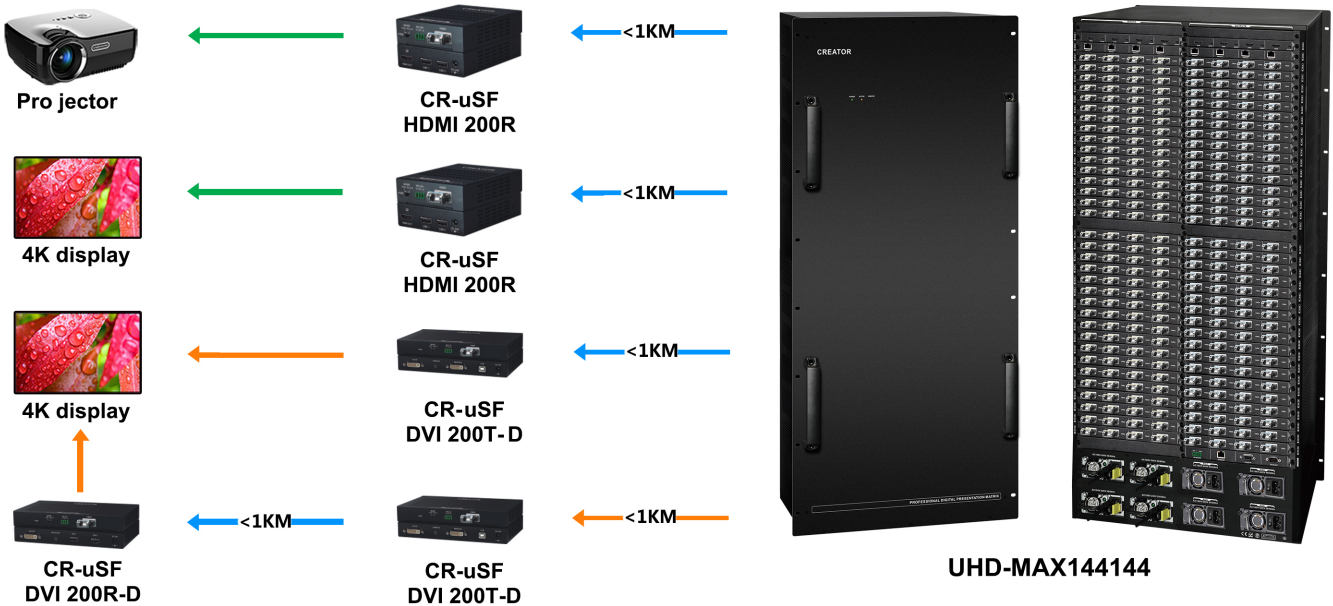

Features:

- ◆ No frame lossing
- ◆ Flexible signal type designing
- ◆ Realize multi-signal processing
- ◆ Redundant power supplying
- ◆ Support character superposition
- ◆ EDID Management
- ◆ Separation and synthesis audio and video signal
- ◆ 4K HD Modular matrix switcher, support signal seamless switching

UHD-MAX144144

HD input
UHD-IN HD4

Fiber input card
UHD-IN SF4

IP input
UHD-IN IP2

DP input
UHD-IN DP4

DVI input
UMAX-IN DVI4

VGA input
UMAX-IN VGA4

SDI input
UMAX-IN SDI4

HDMI seamless output card
UHD-OUT HDMI4