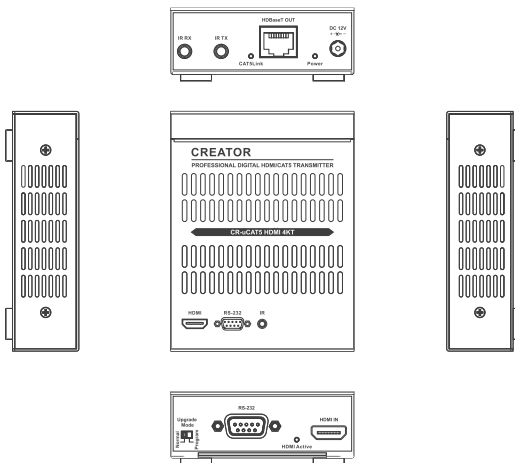

CR-uCAT5 HDMI 4KR

H-CAT series HDMI/CAT5 receiver

CR-uCAT5 HDMI 4KR

Size (mm):
104.8 (L) × 80 (W) × 29 (H)

Product overview

The CR-uCAT5 HDMI 4KR provides a simple and reliable solution for extending 4Kx2K video, audio, and control signals up to 330 feet (100 meters) over a single CAT5e/6.

The CR-uCAT5 HDMI 4KR's compact low-profile design enables discreet installation behind the source device or the display device.

Features

- Extends uncompressed digital video, audio, and control signals up to 330 feet (100 meters) over a single CAT5e twisted-pair cable.
- Compatible with HDMI1.4a, DVI1.0, and HDCP.
- Works reliably without any programming or configuration.
- Handles Full HD 1080p video with Deep Color and 3D.
- Handles 4K video resolutions up to 230 feet (70 meters).
- Passes CEC, EDID and HDCP.
- Includes universal IR emitter up to 38kHz.
- Extends bidirectional RS-232 up to 115200 bps.
- 12VDC power pack included.
- Compatible with HDMI and DVI display devices.

Specifications

The parameter name		CR-uCAT5 HDMI 4KR
HDMI video input	Interface	HDMI-A interface
	Supported protocols	HDMI1.4a, HDCP1.3, EDID1.4
	PIXEL bandwidth	More than 225MHz, full digital
	Interface bandwidth	More than 6.75Gbps
	Maximum supported resolution	NormalPC: 4K×2K HDCP: 4K×2K HDTV: 4K×2K
	Video cable maximum input distance	Less than 7 meters, at 4K×2K (recommend the use of certified HDMI special wire, such as the Molex TM wire)
	Signal type	HDMI 1.3a / T.M.D.S full digital signal
	Signal strength	T.M.D.S. +/- 0.4Vpp
	Minimum / maximum level	T.M.D.S. 2.9V/3.3V
	Audio input	Via HDMI signal
Impedance	The difference of 100	
Serial port control	Serial port control	RS-232
	Baud rate	Maximum ± 5mV
Infrared interface	Infrared control	IR (3.5MM Headset seat)
	IR frequency	38KHz