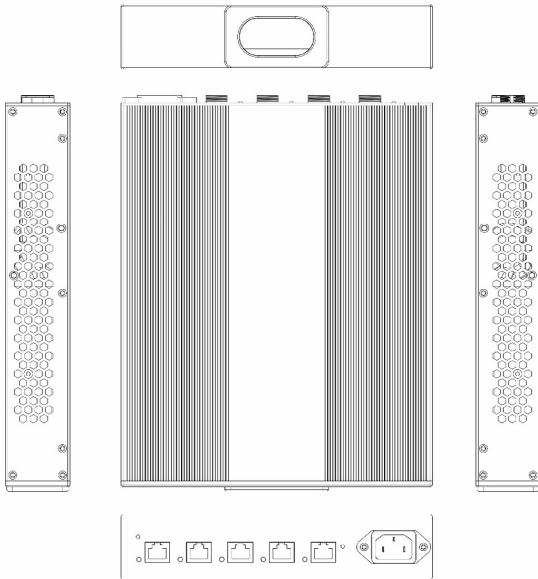

# CR-CAT5200EXP-S

Full digital power extension box

CR-CAT5200EXP-S

Size(mm):  
210LX260WX43.6H

## Product overview

CR-CAT5200EXP-S is a power extension box with RJ45 interfaces, which can directly power the wired discussion units and connect with the conference host, so that the wired unit can communicate with the host, which can greatly increase the number of conference units in the system.

## Features

- The maximum output power is 200W;
- The front panel is equipped with logo indicator;
- 1U chassis size design, convenient for cabinet placement;
- 4-way RJ45 interface connection conference unit.

## Specifications

The parameter name	CR-CAT5200EXP-S	
Power supply	AC200V ~ AC240V 50Hz	
Maximum power dissipation	200W	
Unit interface	Input	1*RJ45 interface
	Output	4*RJ45 interface
Size	210LX260WX43.6H(mm)	
Color	Grey	